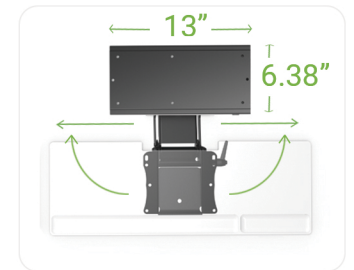

MultiTable® Keyboard & Mouse Tray

DIMENSIONS AND SPECS:

Color

Black

Materials

Articulating Arm: Steel
Platform: Phenolic

Dimensions

Height Adjustable Range: 6"
Platform: 27" W x 1.5" H x 10.5" D
Tilt Adjustment: +22.6°/-12.4°
Tray Rotation: 360°
Glide Track: 13" W x 6.38" D

Features

- Features a 27" wide platform surface to place your keyboard and mouse
- Articulating arm offers +22.6°/-12.4° tilt adjustment and 360° rotation for that perfect position
- Wrist pads add extra comfort and reduces hand and wrist fatigue
- Platform can be swiveled under desk for storage and convenience
- Accommodates left or right-hand users

Warranty

5-year limited

MultiTable's Keyboard and Mouse Tray offers incredible flexibility by allowing you to choose the position of your keyboard and mouse, whether you're standing or sitting. It's the perfect addition to any height adjustable sit to stand desk. You can independently change the tray's height, tilt, position and swivel to increase your comfort level, add to your productivity, and better ensure proper ergonomic posture. It even swivels out of sight when not in use.