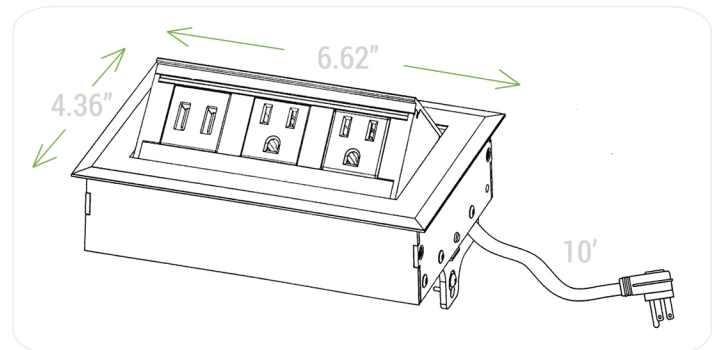

MultiTable® Pop-Up Power Supply

DIMENSIONS AND SPECS:

Color

Silver

Materials

Aluminum housing with silver finish
Black outlet housing

Dimensions

Rating:	AC 120V, 60Hz, 12A
Output:	2 - 120V Outlets 2 - 5V DC 4.2A USB Charging Ports
Width:	6.62"
Depth:	4.36"
Height:	1.42"
Hole size:	6.42" x 4.02"

Features

- Convenient pop-up desk top power and usb charging
- Sleek finish and contemporary design compliments any modern office space
- Three different hole placements on the desk top included to accommodate your needs
- 2 power receptacles (Grounded), 2 USB 2.0 ports and 10' power cord included
- Other colors and configurations are available. Contact MultiTable for more information.

Warranty

5-Year Limited

The Pop-Up Power Supply by MultiTable offers flexible configurations to meet your needs and can easily be closed and hidden away when not in use. Simply press down on the lid and the Pop-Up Power Supply will smoothly open up to reveal a convenient power and charging terminal. Easily access your charging and power cords without having to kneel down under the desk.